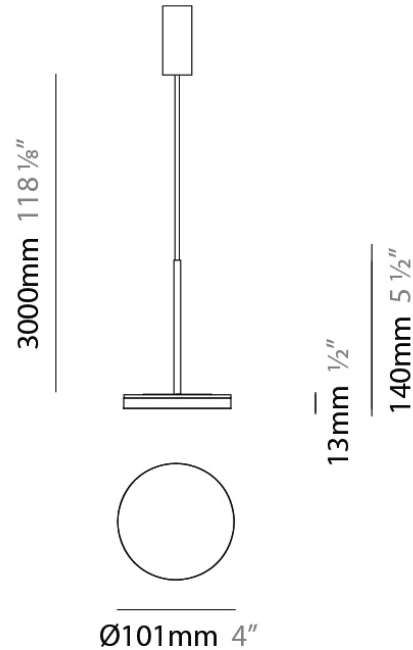

BELLA SUSPENSION

D81668R9-WHI

PROJECT _____

TYPE _____

NOTES _____

QUANTITY _____

DATE _____

GENERAL

Series: Bella

Brand: Panzeri

Division: Design

Mounting Type: Suspension

Mounting Location: Ceiling

Subcategory: Pendant

PHYSICAL

Diameter (mm): 101

Diameter (in): 4

Height (mm): 13

Height (in): 1/2

Max. Overall Height (mm): 3013

Max. Overall Height (in): 118 7/8

Light Distribution: Indirect

Weight (kg): 0.54501

Weight (lbs): 1.2

Diffuser: Opal - Acrylic

Fixture Material: Aluminum Die Cast

ELECTRICAL

Lamp Type: LED

Input Wattage (W): 6.5

Dimming: Non-Dimmable

Driver Included: Yes

Driver Location: Integrated

Driver Type: Constant Voltage - Universal

Driver Class: Class 2

Input Voltage (V): 120

LED

Color Temperature (°K): 2700

Max. Delivered Lumen (lm): 388

CRI: >90 CRI

OPTICAL

RATINGS AND CERTIFICATIONS

Certified By: CSA Certified to UL and CSA Standards

IP rating: IP40